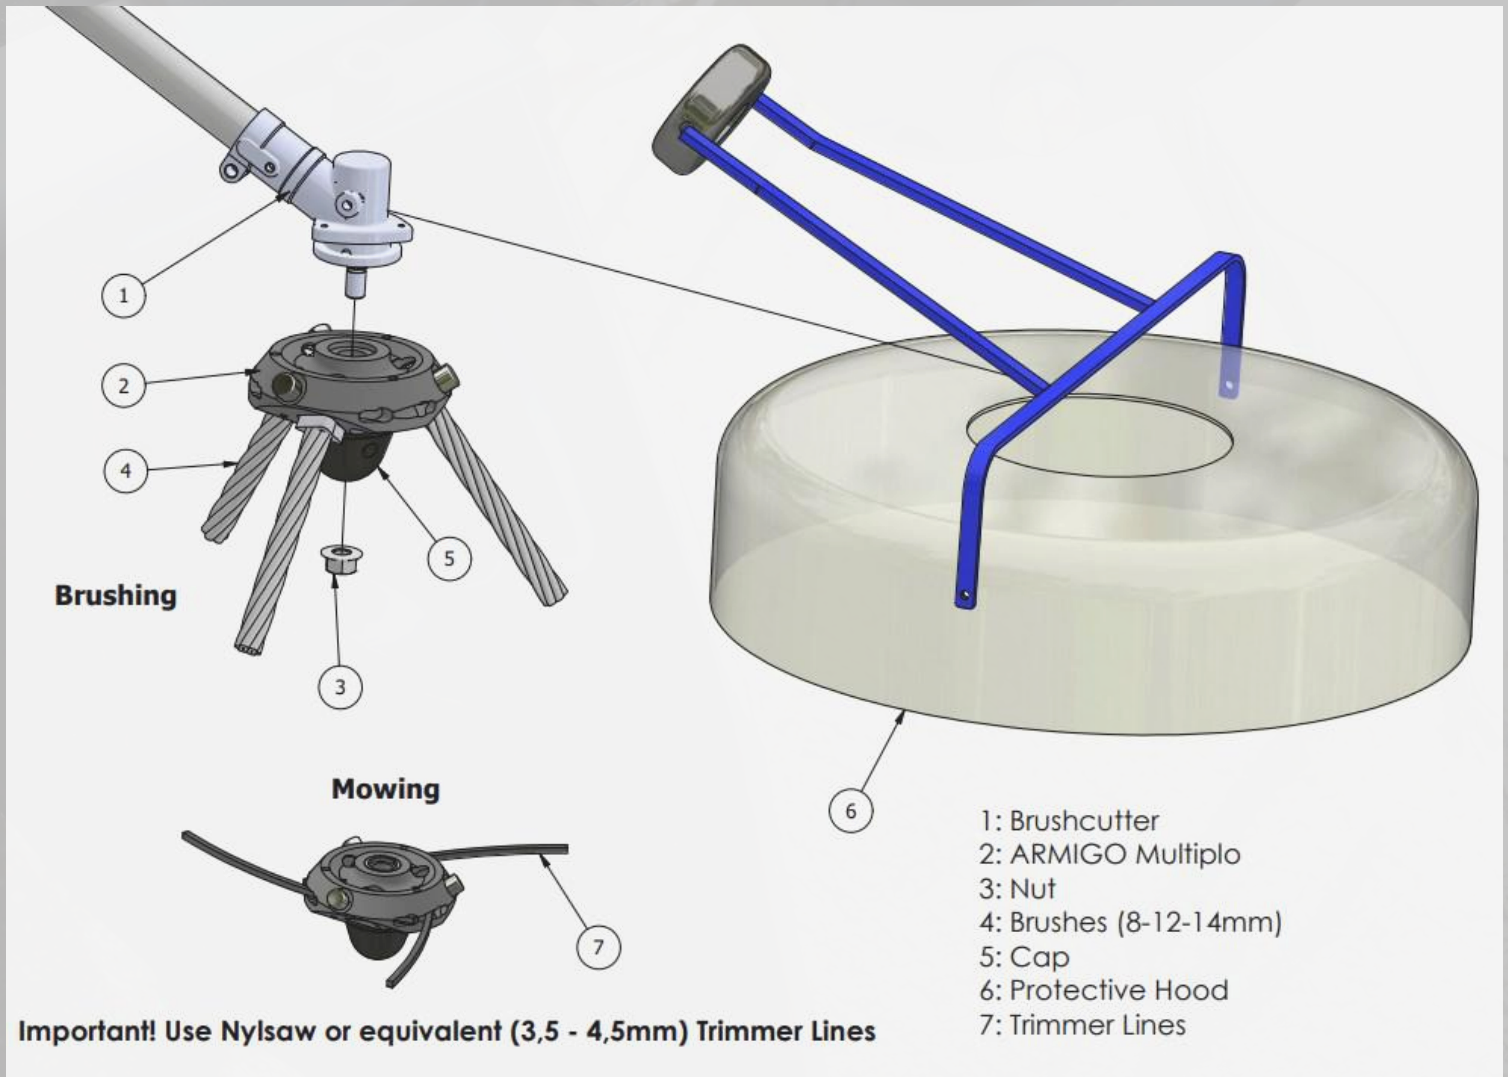

Armigo MOUNTING BRUSHES AND WIRES