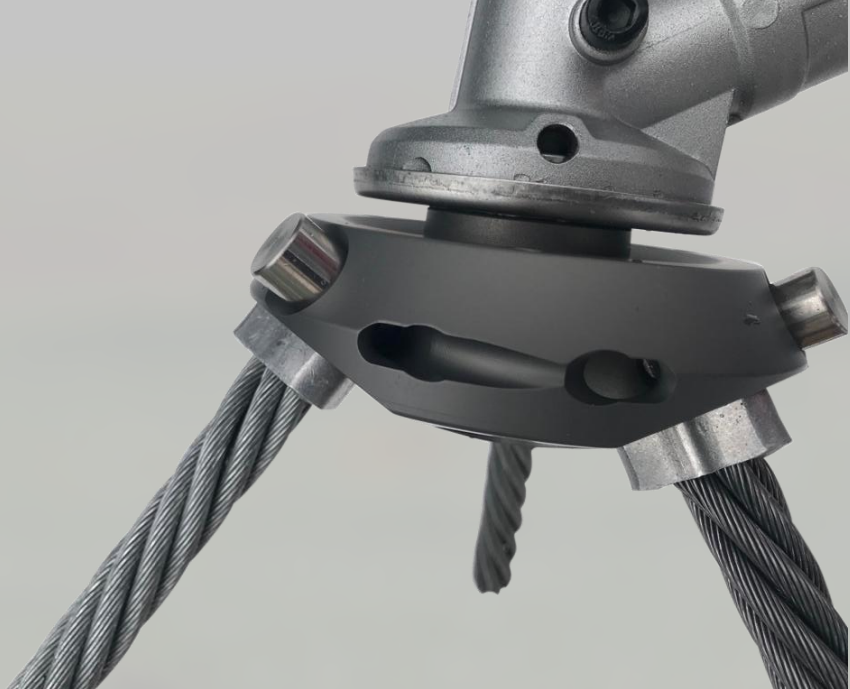

Armigo MULTIPLO

MTP401H