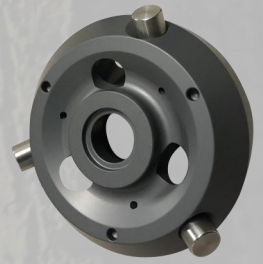

THE ARMIGO® MULTIPLO COMBINES WEED BRUSHING AND BRUSHCUTTING BY MEANS OF A MULTIFUNCTIONAL HEAD. FOR WEED BRUSHING, THE BRUSHES ARE EASY TO PLACE THROUGH THE UNIQUE CLICK SYSTEM. IF YOU WANT TO START MOWING, REMOVE THE BRUSHES AT THE TOUCH OF A BUTTON AND CLICK MOWING LINES IN THE HEAD.

DER ARMIGO® MULTIPLO KOMBINIERT UNKRAUTBÜRSTEN UND FREISCHNEIDEN IN EINEM MULTIFUNKTIONSKOPF. ZUM ENTFERNEN VON UNKRAUT WERDEN BÜRSTEN VERWENDET, DIE MITTELS DEM EINZIGARTIGEM KLIKSISTEEM EINFACH EINGEKLIKT WERDEN KÖNNEN. UM MIT DEM FREISCHNEIDEN (RASENTRIMMEN) ZU BEGINNEN, KÖNNEN SIE DIE BÜRSTE GANZ EINFACH MIT NUR EINEM EINZIGEN KNOPFD RUCK ENTFERNEN, UND DIE TRIMMDRÄHTE IN DAS KOPFSTÜCK EINRASTEN LASSEN.

Armigo MULTIPLO ECO

DE ARMIGO® MULTIPLO **ECO** IS EEN UNIEKE KUNSTSTOF LICHTGEWICHT MULTIFUNCTIONELE BORSTELN MAAIKOP SPECIAAL ONTWIKKELD VOOR ACCU-AANGEDREVEN BOSMAAIERS. MET DEZELFDE FUNCTIONALITEIT ALS DE ARMIGO® MULTIPLO.

THE ARMIGO® MULTIPLO **ECO** IS A UNIQUE PLASTIC LIGHTWEIGHT MULTIFUNCTIONAL BRUSH AND MOWING HEAD SPECIALLY DEVELOPED FOR BATTERY-POWERED BRUSHCUTTERS. WITH THE SAME FUNCTIONALITY AS THE ARMIGO® MULTIPLO.

DER ARMIGO® MULTIPLO **ECO** IST EIN EINZIGARTIGER, LEICHTER, MULTIFUNKTIONALER BÜRSTEN- UND MÄHKOPF AUS KUNSTSTOFF, DER SPEZIELL FÜR BATTERIEBETRIEBENE FREISCHNEIDER ENTWICKELT WURDE. MIT DER GLEICHEN FUNKTIONALITÄT WIE DER ARMIGO® MULTIPLO.